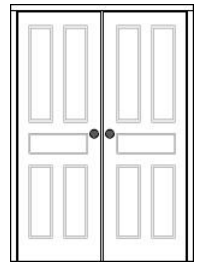

Cabana Village Door and Option Price Sheet

Doors

Standard Door
34" x 72 - 80"
\$160

Double Door
60" x 72 - 80"
\$299

Arch
34" x 72 - 80"
\$229

Double Arch
60" x 72 - 80"
\$429

Dutch Door
34" x 72 - 80"
\$229

Partial French
34 1/2" x 72 - 80"
\$499

Full French
34 1/2" x 72 - 80"
\$545

Full Panel
34 1/2" x 72 - 80"
\$499

Double French
48" x 72 - 80" - \$999
60" x 72 - 80" - \$1099
72" x 72 - 80" - \$1099

Double Panel
48" x 72 - 80" - \$999
60" x 72 - 80" - \$1099
72" x 72 - 80" - \$1099

Options

Small Dormer - \$449
Medium Dormer - \$649
Large Dormer - \$899
X-Large Dormer - \$1049

Extra Height:
In 6" increments
at \$1.75 per sq. ft.

Extra Overhang:
In 8" increments
\$2.50 per sq. ft.

Low-Maintenance Siding:
Available in 12
exciting colors at
no extra charge.