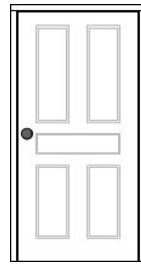

Cabana Village Door and Option Price Sheet

Doors

Standard Door
34" x 72 - 80"
\$160

Double Door
60" x 72 - 80"
\$299

Arch
34" x 72 - 80"
\$229

Double Arch
60" x 72 - 80"
\$429

Dutch Door
34" x 72 - 80"
\$229

Partial French
34 1/2" x 72 - 80"
\$499

Full French
34 1/2" x 72 - 80"
\$545

Full Panel
34 1/2" x 72 - 80"
\$499

Double French
48" x 72 - 80" - \$999
60" x 72 - 80" - \$1099
72" x 72 - 80" - \$1099

Double Panel
48" x 72 - 80" - \$999
60" x 72 - 80" - \$1099
72" x 72 - 80" - \$1099