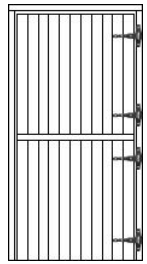

Cabana Village Door and Option Price Sheet

Doors

Standard Door
34" x 72 - 80"
\$160

Double Door
60" x 72 - 80"
\$299

Arch
34" x 72 - 80"
\$229

Double Arch
60" x 72 - 80"
\$429

Dutch Door
34" x 72 - 80"
\$229

Partial French
34 1/2" x 72 - 80"
\$499

Full French
34 1/2" x 72 - 80"
\$545

Full Panel
34 1/2" x 72 - 80"
\$499

Double French
48" x 72 - 80" - \$999
60" x 72 - 80" - \$1099
72" x 72 - 80" - \$1099

Double Panel
48" x 72 - 80" - \$999
60" x 72 - 80" - \$1099
72" x 72 - 80" - \$1099

Options

Small Dormer - \$449
Medium Dormer - \$649
Large Dormer - \$899
X-Large Dormer - \$1049

Extra Height:
In 6" increments
at \$1.75 per sq. ft.

Extra Overhang:
In 8" increments
\$2.50 per sq. ft.

Low-Maintenance Siding:
Available in 12
exciting colors at
no extra charge.