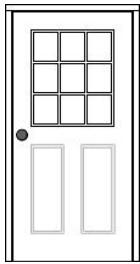

Cabana Village Door and Option Price Sheet

Doors

Standard Door
34" x 72 - 80"
\$160

Double Door
60" x 72 - 80"
\$299

Arch
34" x 72 - 80"
\$229

Double Arch
60" x 72 - 80"
\$429

Dutch Door
34" x 72 - 80"
\$229

Partial French
34 1/2" x 72 - 80"
\$499

Full French
34 1/2" x 72 - 80"
\$545

Full Panel
34 1/2" x 72 - 80"
\$499

Double French
48" x 72 - 80" - \$999
60" x 72 - 80" - \$1099
72" x 72 - 80" - \$1099

Double Panel
48" x 72 - 80" - \$999
60" x 72 - 80" - \$1099
72" x 72 - 80" - \$1099