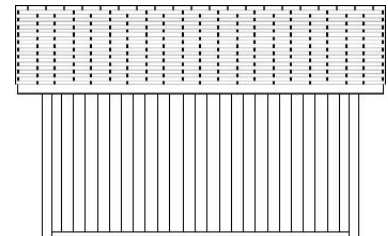

Cabana Village Door and Option Price Sheet

Doors

Standard Door
34" x 72 - 80"
\$160

Double Door
60" x 72 - 80"
\$299

Arch
34" x 72 - 80"
\$229

Double Arch
60" x 72 - 80"
\$429

Dutch Door
34" x 72 - 80"
\$229

Partial French
34 1/2" x 72 - 80"
\$499

Full French
34 1/2" x 72 - 80"
\$545

Full Panel
34 1/2" x 72 - 80"
\$499

Double French
48" x 72 - 80" - \$999
60" x 72 - 80" - \$1099
72" x 72 - 80" - \$1099

Double Panel
48" x 72 - 80" - \$999
60" x 72 - 80" - \$1099
72" x 72 - 80" - \$1099

Options

Small Dormer - \$449
Medium Dormer - \$649
Large Dormer - \$899
X-Large Dormer - \$1049

Extra Height:
In 6" increments
at \$1.75 per sq. ft.

Extra Overhang:
In 8" increments
\$2.50 per sq. ft.

Low-Maintenance Siding:
Available in 12
exciting colors at
no extra charge.

Small Shed Dormer - \$1499
Medium Shed Dormer - \$1799
Large Shed Dormer - \$2299
X-Large Shed Dormer - \$2799

Standard Shutters
\$5 / pair

Small Bar Shelf
\$50

Wood Vent
\$79

Standard Flower Box
\$20

Hip Cupola
\$549