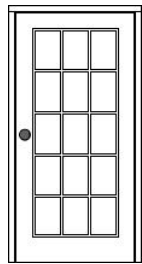

Cabana Village Door and Option Price Sheet

Doors

Standard Door
34" x 72 - 80"
\$160

Double Door
60" x 72 - 80"
\$299

Arch
34" x 72 - 80"
\$229

Double Arch
60" x 72 - 80"
\$429

Dutch Door
34" x 72 - 80"
\$229

Partial French
34 1/2" x 72 - 80"
\$499

Full French
34 1/2" x 72 - 80"
\$545

Full Panel
34 1/2" x 72 - 80"
\$499

Double French
48" x 72 - 80" - \$999
60" x 72 - 80" - \$1099
72" x 72 - 80" - \$1099

Double Panel
48" x 72 - 80" - \$999
60" x 72 - 80" - \$1099
72" x 72 - 80" - \$1099