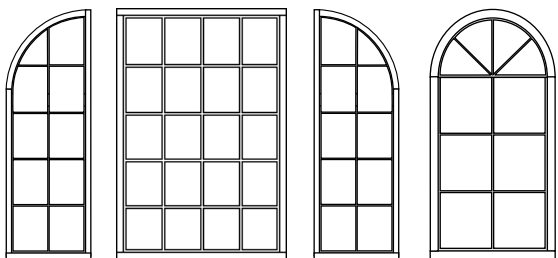

Cabana Village Price Sheet

Doors

Standard Door 34" x 72 - 80" \$169
Double Door 60" x 72 - 80" \$299
Arch 34" x 72 - 80" \$229
Double Arch 60" x 72 - 80" \$429
Dutch Door 34" x 72 - 80" \$229
Partial French 34 1/2" x 72 - 80" \$499
Full French 34 1/2" x 72 - 80" \$545
Full Panel 34 1/2" x 72 - 80" \$499
Double French 48" x 72 - 80" - \$999
 60" x 72 - 78" - \$1099
 72" x 72 - 80" - \$1099
Double Panel 48" x 72 - 80" - \$999
 60" x 72 - 78" - \$1099
 72" x 72 - 80" - \$1099

Windows

Standard Window 20 1/2" x 32 3/4" \$129
Opening Standard 20 1/2" x 32 3/4" \$259
Bar Window 39 1/4" x 32 3/4" \$279
Opening Bar 39 1/4" x 32 3/4" \$369
Arch Small 28" x 14" - \$189
 Medium 32" x 16" - \$259
 Large 36" x 18" - \$299
Top-Lite 59" x 18" \$229
Triangular Small 28" x 20" - \$169
 Medium 32" x 22 1/2" - \$199
 Large 36" x 25 1/2" - \$269
 X-Large 40" x 28 1/4" - \$299

Side-Lite 18" x 59" \$229
Opening Side-Lite 28" x 59" \$459
Small Bi-Fold Window 48" x 32 3/4" \$599
Medium Bi-Fold Window 69" x 32 3/4" \$699
Large Bi-Fold Window 77 1/4" x 32 3/4" \$799
Double Opening Arch 32 1/4" x 59" - \$859

Left Split Arch 59" x 20 1/2" \$429
Picture 59" x 48" \$499
Right Split Arch 59" x 20 1/2" \$429
Arch Top 59" x 20 1/2" \$599

(other picture window sizes available)

Options

Small Dormer - \$449
Medium Dormer - \$649
Large Dormer - \$899
X-Large Dormer - \$1049