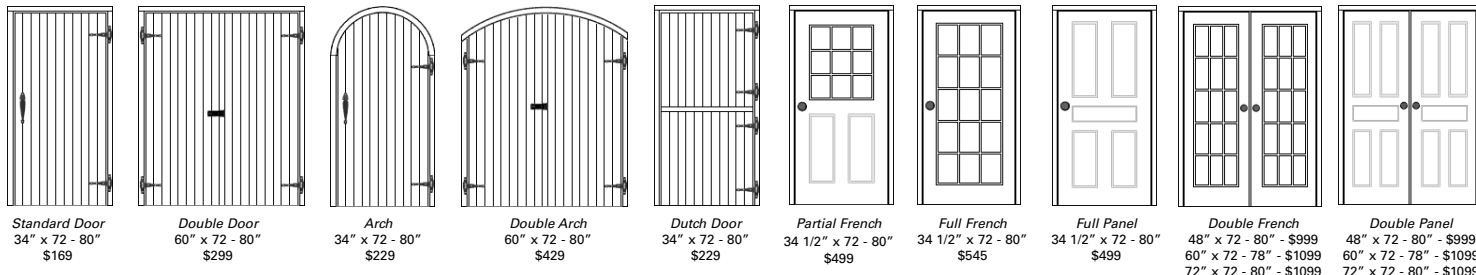

Cabana Village Price Sheet

Doors

Standard Door 34" x 72 - 80" \$169
Double Door 60" x 72 - 80" \$299
Arch 34" x 72 - 80" \$229
Double Arch 60" x 72 - 80" \$429
Dutch Door 34" x 72 - 80" \$229
Partial French 34 1/2" x 72 - 80" \$499
Full French 34 1/2" x 72 - 80" \$545
Full Panel 34 1/2" x 72 - 80" \$499
Double French 48" x 72 - 80" - \$999
 60" x 72 - 78" - \$1099
 72" x 72 - 80" - \$1099
Double Panel 48" x 72 - 80" - \$999
 60" x 72 - 78" - \$1099
 72" x 72 - 80" - \$1099

Windows

Standard Window 20 1/2" x 32 3/4" \$129
Opening Standard 20 1/2" x 32 3/4" \$259
Bar Window 39 1/4" x 32 3/4" \$279
Opening Bar 39 1/4" x 32 3/4" \$369
Arch Small 28" x 14" - \$189
 Medium 32" x 16" - \$259
 Large 36" x 18" - \$299
Top-Lite 59" x 18" \$229
Triangular Small 28" x 20" - \$169
 Medium 32" x 22 1/2" - \$199
 Large 36" x 25 1/2" - \$269
 X-Large 40" x 28 1/4" - \$299

Side-Lite 18" x 59" \$229
Opening Side-Lite 28" x 59" \$459
Small Bi-Fold Window 48" x 32 3/4" \$599
Medium Bi-Fold Window 69" x 32 3/4" \$699
Large Bi-Fold Window 77 1/4" x 32 3/4" \$799
Double Opening Arch 32 1/4" x 59" - \$859