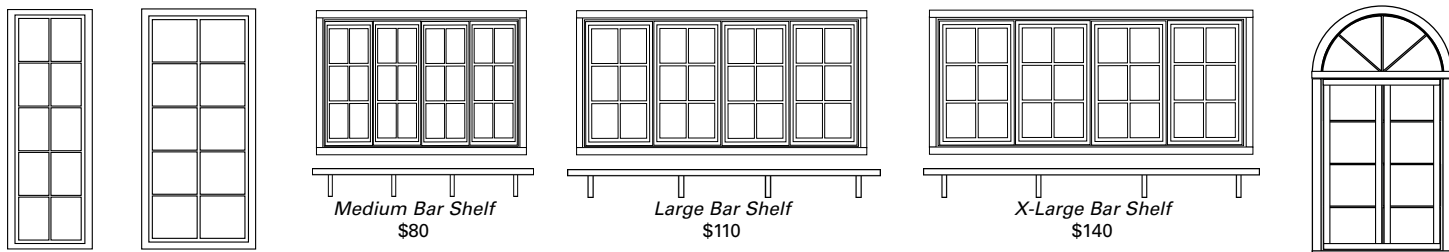

Cabana Village Price Sheet

Doors

Standard Door 34" x 72 - 80" \$169
Double Door 60" x 72 - 80" \$299
Arch 34" x 72 - 80" \$229
Double Arch 60" x 72 - 80" \$429
Dutch Door 34" x 72 - 80" \$229
Partial French 34 1/2" x 72 - 80" \$499
Full French 34 1/2" x 72 - 80" \$545
Full Panel 34 1/2" x 72 - 80" \$499
Double French 48" x 72 - 80" - \$999
 60" x 72 - 78" - \$1099
 72" x 72 - 80" - \$1099
Double Panel 48" x 72 - 80" - \$999
 60" x 72 - 78" - \$1099
 72" x 72 - 80" - \$1099

Windows

Standard Window 20 1/2" x 32 3/4" \$129
Opening Standard 20 1/2" x 32 3/4" \$259
Bar Window 39 1/4" x 32 3/4" \$279
Opening Bar 39 1/4" x 32 3/4" \$369
Arch Small 28" x 14" - \$189
 Medium 32" x 16" - \$259
 Large 36" x 18" - \$299
Top-Lite 59" x 18" \$229
Triangular Small 28" x 20" - \$169
 Medium 32" x 22 1/2" - \$199
 Large 36" x 25 1/2" - \$269
 X-Large 40" x 28 1/4" - \$299

Side-Lite 18" x 59" \$229
Opening Side-Lite 28" x 59" \$459
Small Bi-Fold Window 48" x 32 3/4" \$599
Medium Bi-Fold Window 69" x 32 3/4" \$699
Large Bi-Fold Window 77 1/4" x 32 3/4" \$799
Double Opening Arch 32 1/4" x 59" - \$859

Left Split Arch 59" x 20 1/2" \$429
Picture 59" x 48" \$499
Right Split Arch 59" x 20 1/2" \$429
Arch Top 59" x 20 1/2" \$599

(other picture window sizes available)

Options

Small Dormer - \$449
Medium Dormer - \$649
Large Dormer - \$899
X-Large Dormer - \$1049